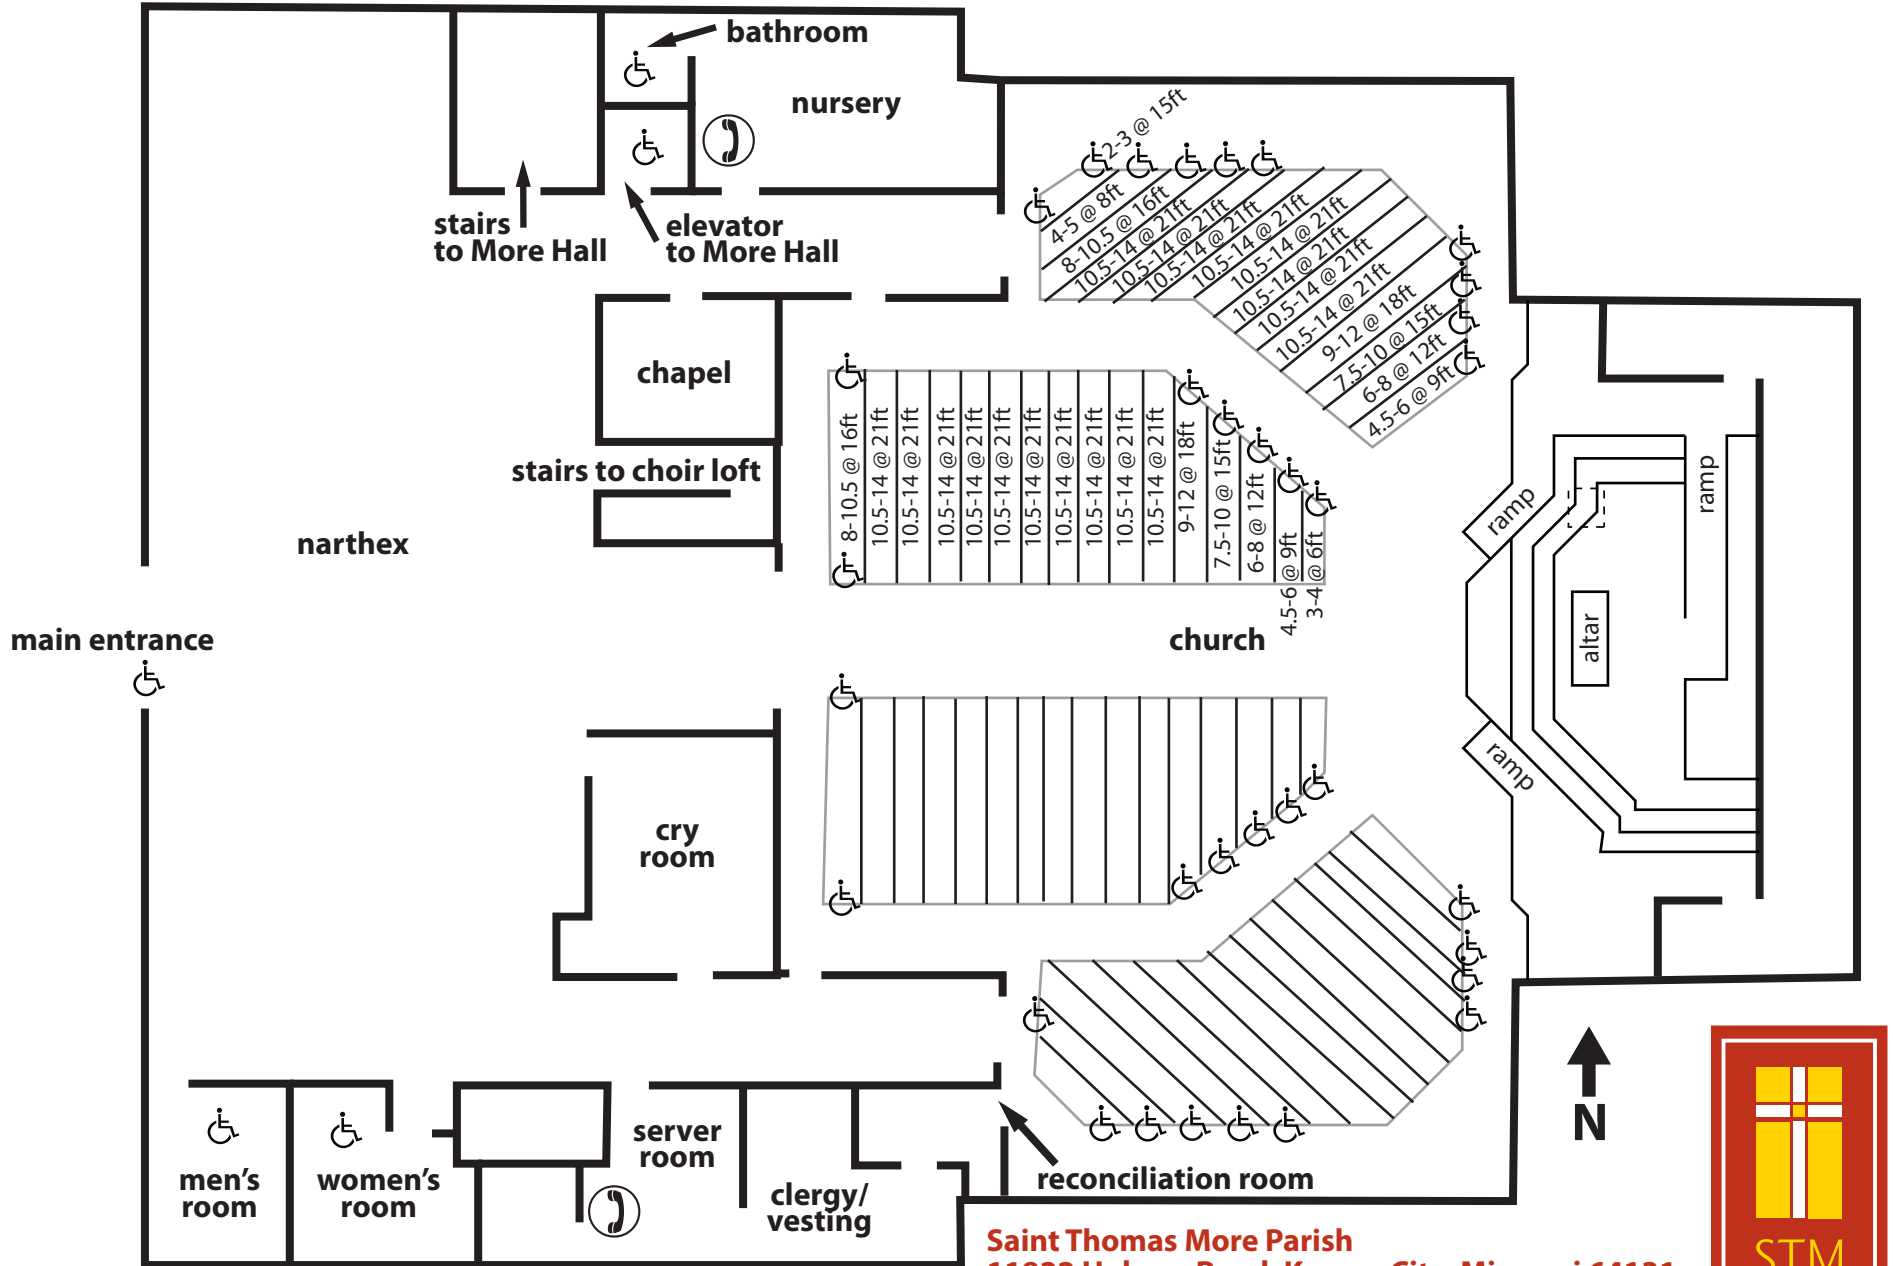

# Church building, ground level

**Saint Thomas More Parish**  
 11822 Holmes Road, Kansas City, Missouri 64131  
[www.stmkc.com](http://www.stmkc.com) 816.942.2492